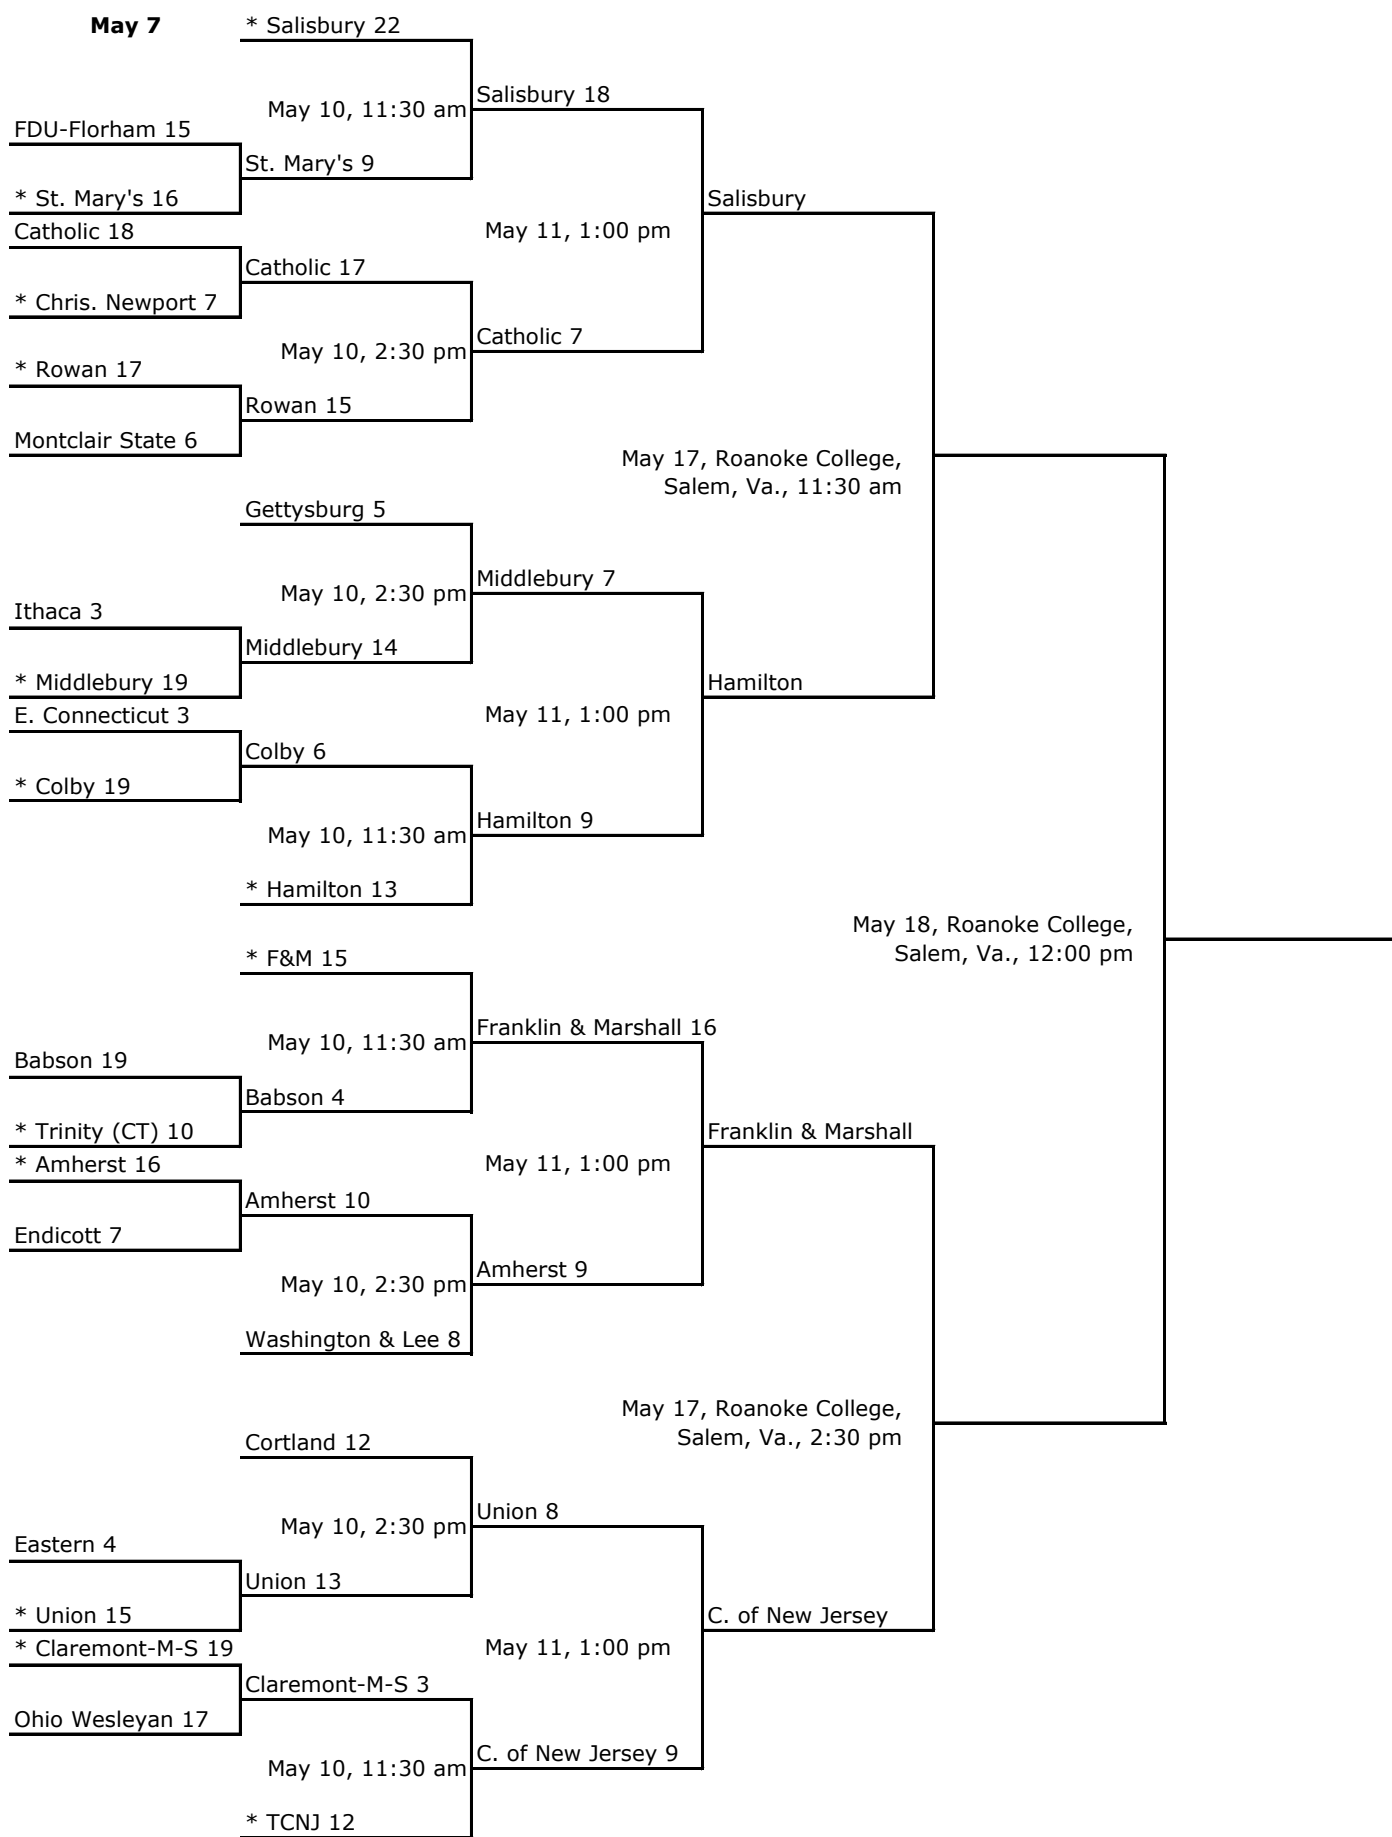

# NCAA 2008 Women's Division III Championship

\* Host institution